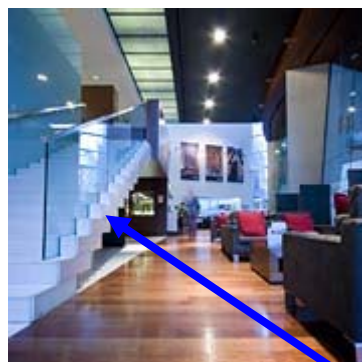

Ability Fest 16th May 2008
RADISSON SAS HOTEL, GLASGOW
301 Argyle Street, Glasgow [G2 8DL](#)
Tel 0141 204 3333 Fax 0141 204 3344

Hotel
Entrance on
Argyle
Street

Stairs to
Conference
Suite

Venue

The Radisson Hotel is on Argyle Street between Oswald Street and Robertson Street, across from the Low Level entrance to Central Station. It has a distinctive green frontage.

There is a drop-off area outside the main entrance.

Ability Fest will be on the Mezzanine Floor directly above Reception. It can be reached by stairs to the right of the main entrance or by 3 lifts to the left.

There will a Cash Bar in the Foyer and refreshments and food can also be purchased in the ground floor Café/Bar.

Accessible Toilet Facilities

There is a large accessible toilet on the Mezzanine Floor and a smaller one with minimum acceptable dimensions, on the ground floor. An accessible bedroom on will also be available for anyone requiring personal care facilities. Please not though that we do not provide personal care assistance.

Travel Directions

- The Radisson Hotel is on Argyle Street between Oswald Street and Robertson Street, across from the Low Level entrance to Central Station. It has a distinctive green frontage.

Nearest Car Parks