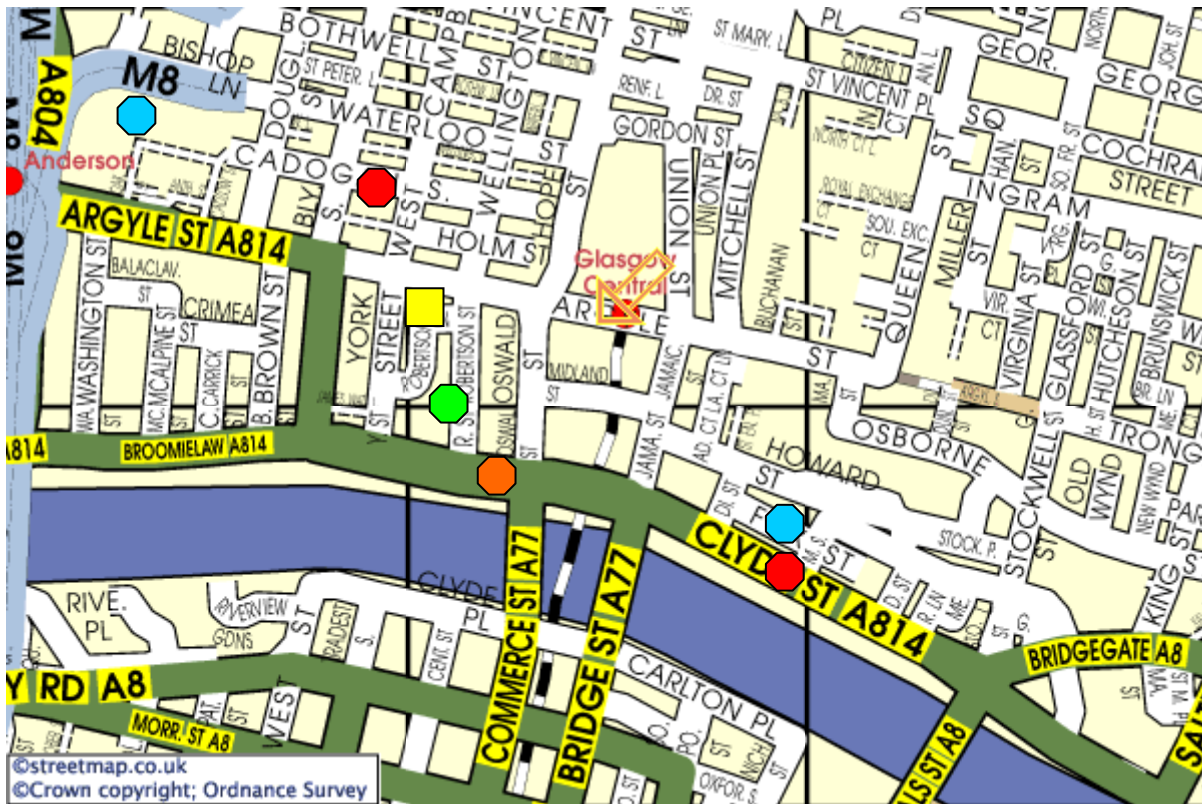

There is a drop-off area outside the main entrance.

Ability Fest will be on the Mezzanine Floor directly above Reception. It can be reached by stairs to the right of the main entrance or by 3 lifts to the left.

Travel Directions

- The Radisson Hotel is on Argyle Street between Oswald Street and Robertson Street, across from the Low Level entrance to Central Station. It has a distinctive green frontage.

Nearest Car Parks

Also, On-street metered parking

Public Transport

Train:

Central Station 3 minute walk

Queen Street Station 15 - 20 minute walk

Bus:

Any bus that goes along Argyle Street, Hope Street or Renfield Street

Subway:

St Enoch Subway Station is a 5-10 minute walk, under the "Hieland Man's Umbrella"